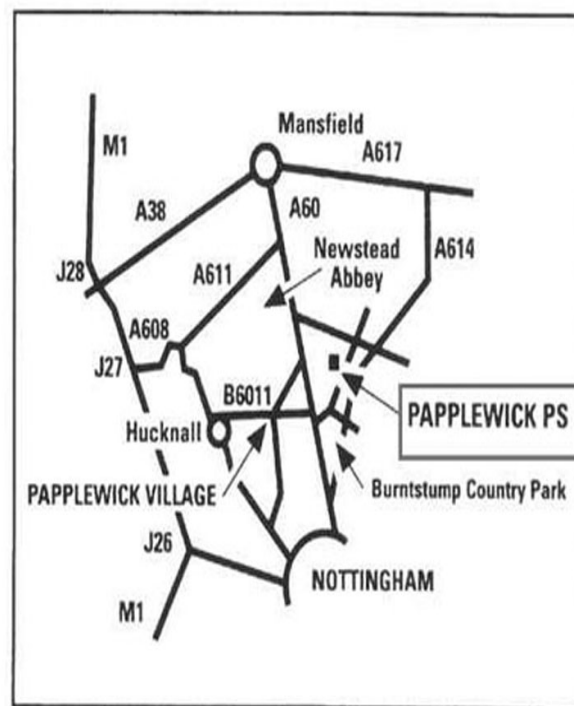

HOW TO FIND US

2012 Booking information